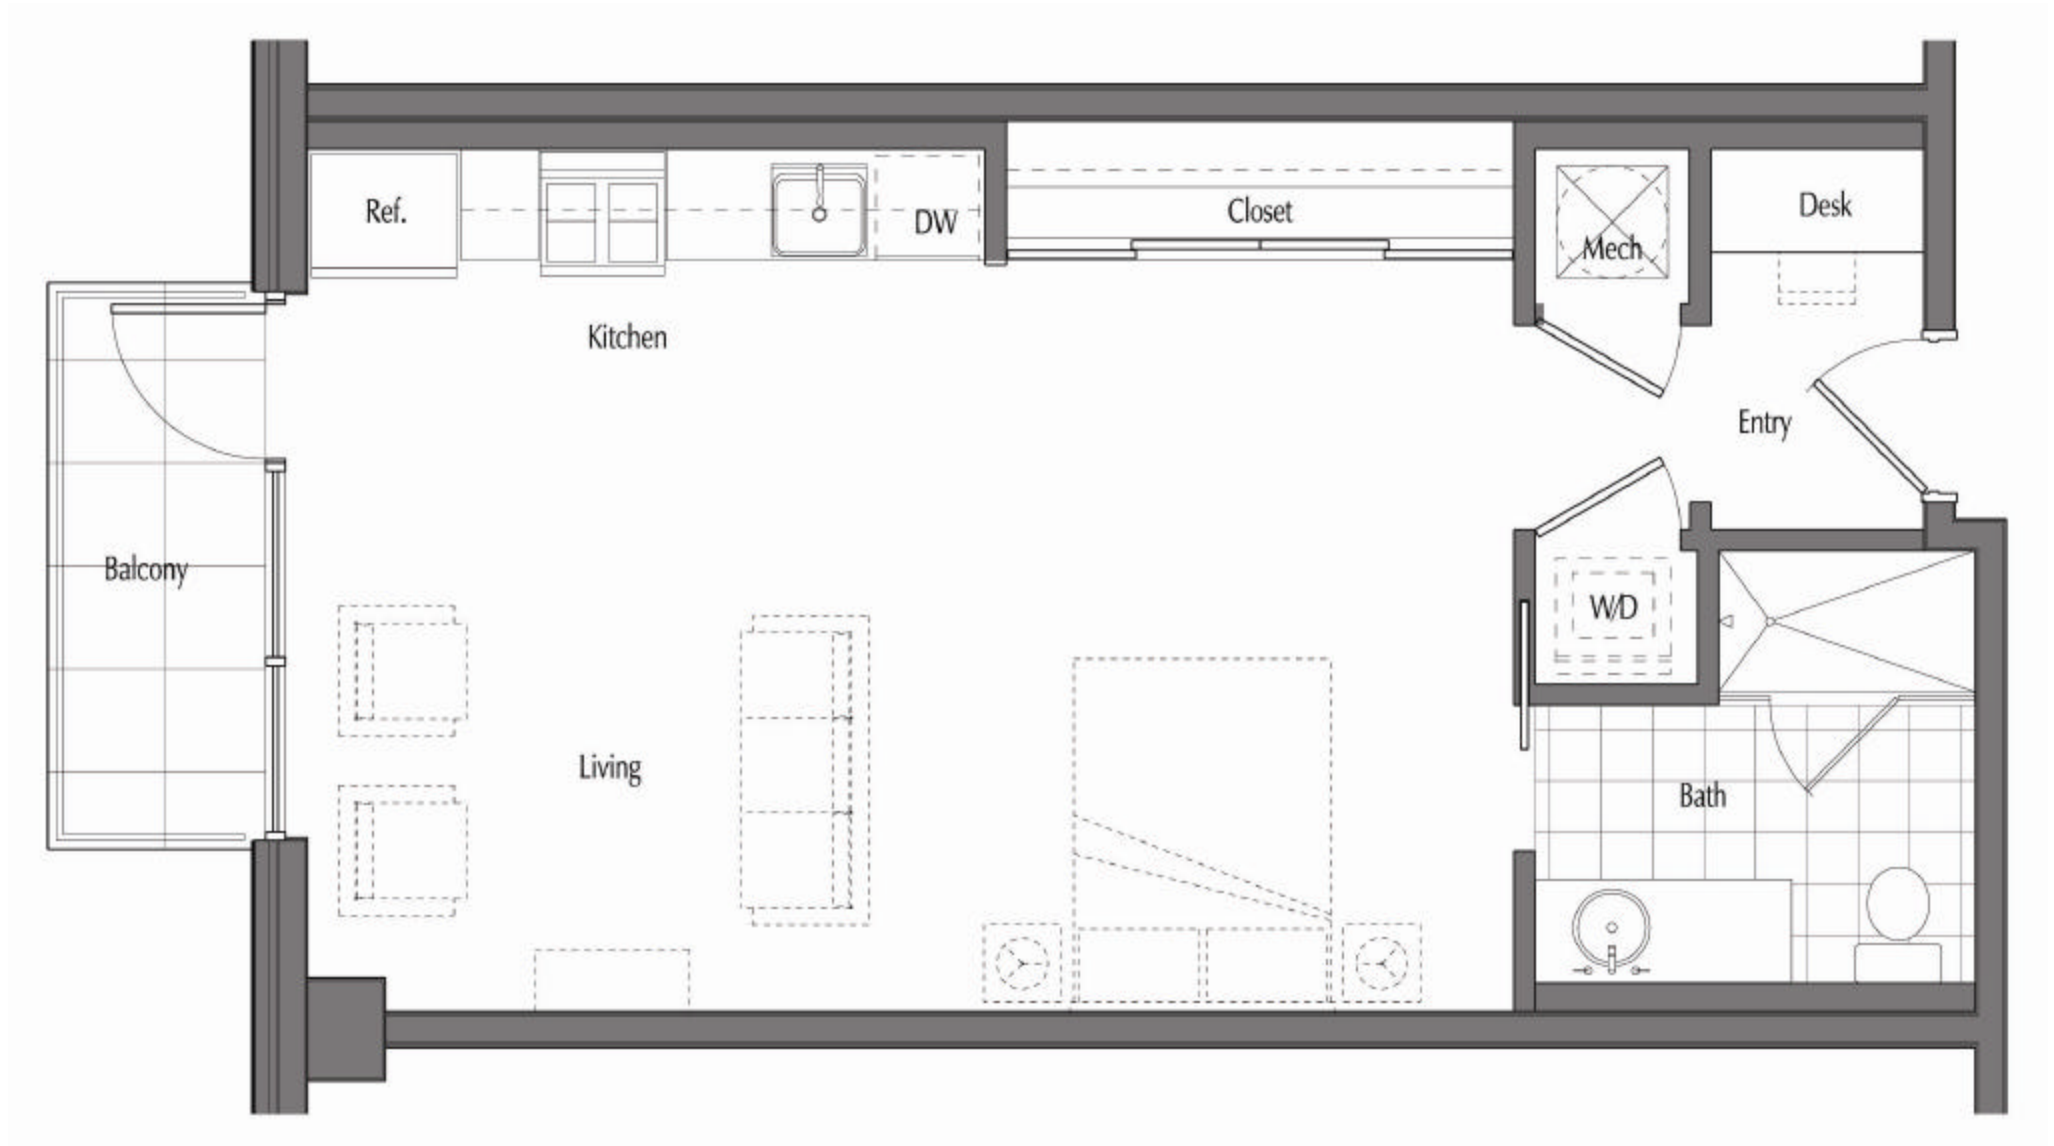

Floor Plan:
Studio A

Bedrooms: 1
Baths: 1
Total Square Feet: 588
Heated Square Feet: 542
Unheated Square Feet: 46

All dimensions are approximate and may vary. The Developer reserves the right to alter and/or improve the product at any time, at its sole discretion. Need not be built.