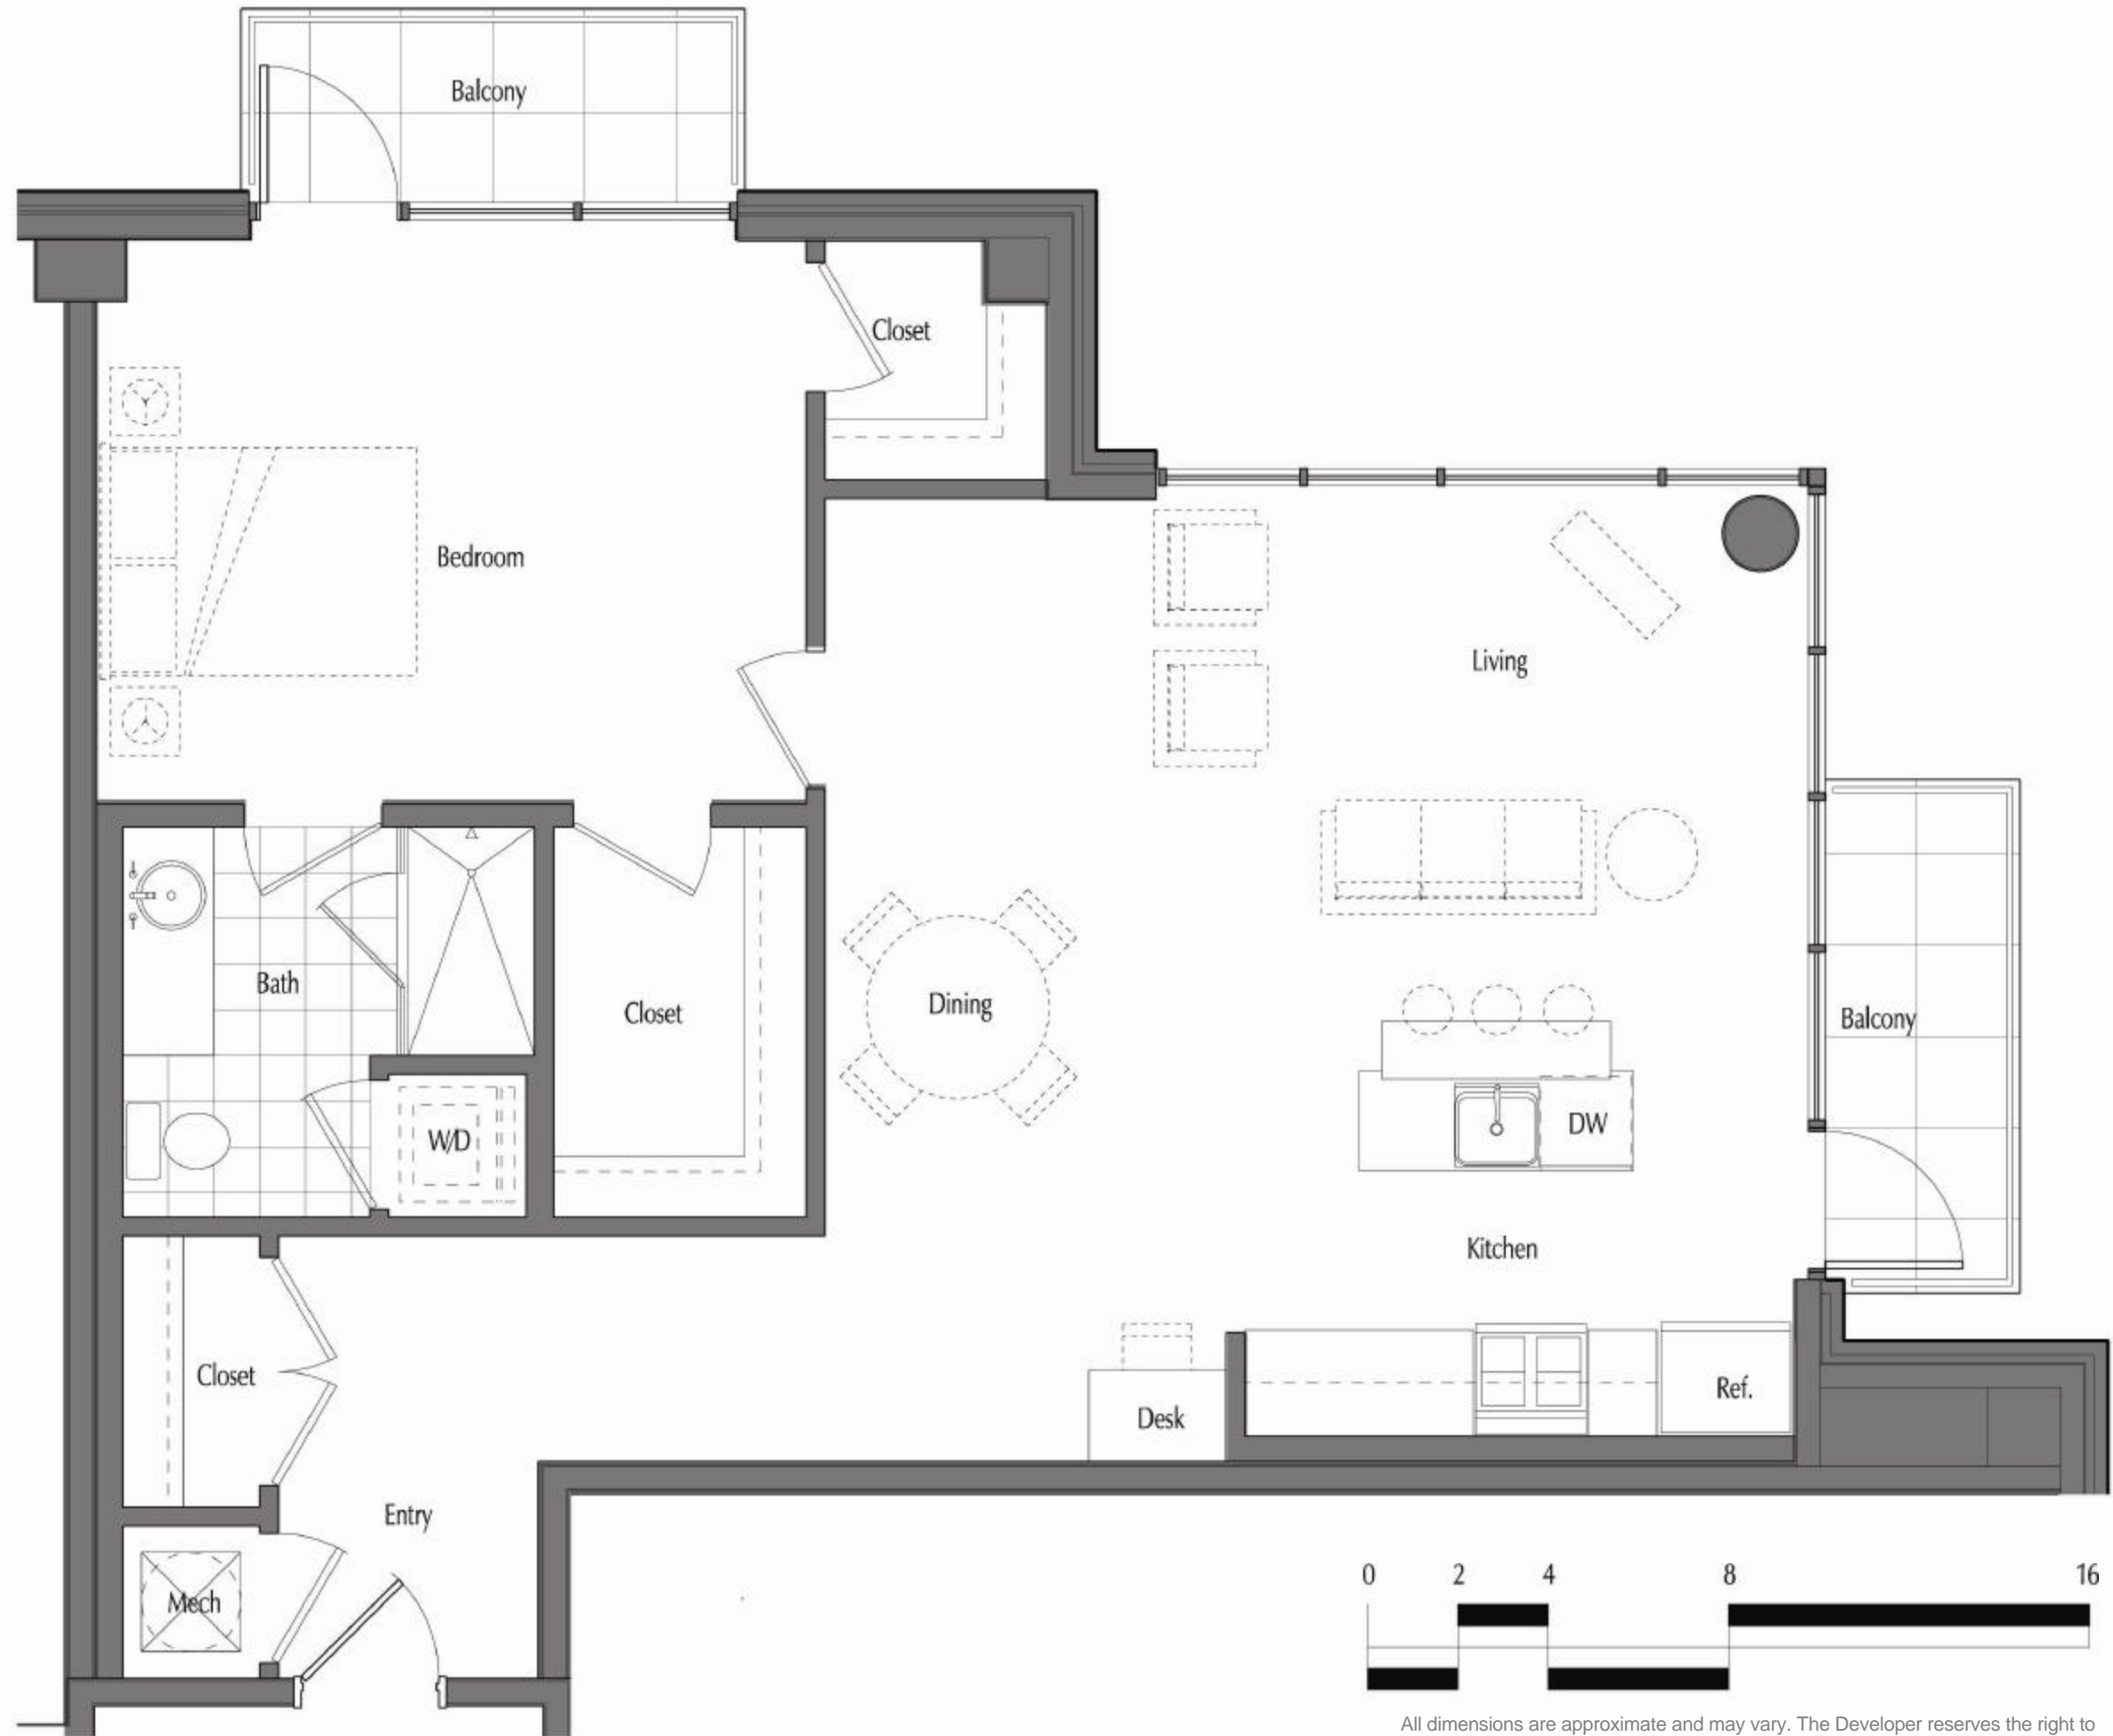

METLOFTS

Floor Plan:
Studio D

Bedrooms: 1

Baths: 1

Total Square Feet: 1044

Heated Square Feet: 952

Unheated Square Feet: 96

All dimensions are approximate and may vary. The Developer reserves the right to alter and/or improve the product at any time, at its sole discretion. Need not be built.