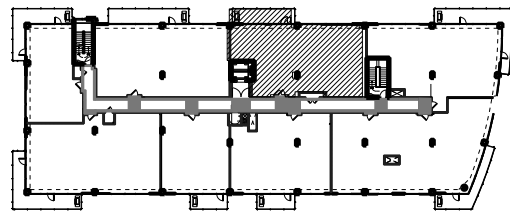

- Unit 201 \_\_\_\_\_
- Unit 301 \_\_\_\_\_
- Unit 401 \_\_\_\_\_

NORTH BUILDING

### Unit 201, 301, 401—Levels 2, 3, 4

2 Bed, 2 1/2 Bath  
 Heated Space: 1,705 sf.  
 Terrace: 187 sf.  
 Gross Unit Area: 1,892 sf.

## MET TERRACES

Metropolitan at Midtown

Charlotte, North Carolina

SCALE: 3/16"=1' -0"

For Preliminary Review Only.

All dimensions are approximate and may vary.  
 The developer reserves the right to alter and or  
 improve the product at any time.