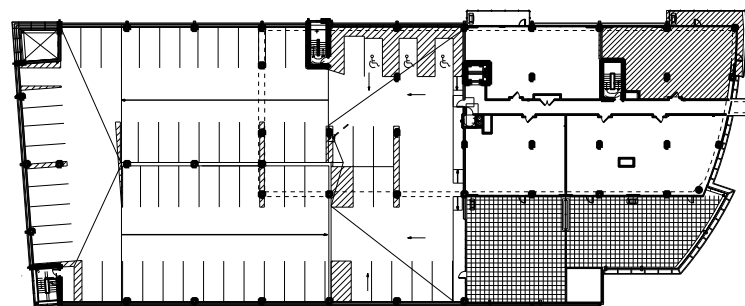

Unit 202

NORTH BUILDING

Unit 202–Level 2

2 Bed, 2 Bath
 Heated Space: 1,668 sf.
 Terrace: 318 sf.
 Gross Unit Area: 1,976 sf.

MET TERRACES

Metropolitan at Midtown

Charlotte, North Carolina

SCALE: 3/16=1'-0"