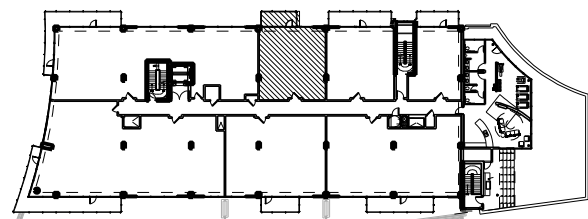

- Unit 204 _____
- Unit 304 _____
- Unit 404 _____

SOUTH BUILDING (THIRD LEVEL SHOWN)

Unit 204, 304, 404 – Level 2, 3, 4

1 Bed, 1 Bath
 Heated Space: 922 sf.
 Terrace: 107 sf.
 Gross Unit Area: 1,029 sf.

MET TERRACES

Metropolitan at Midtown

Charlotte, North Carolina

SCALE: 3/16=1'-0"

For Preliminary Review Only.

All dimensions are approximate and may vary.
 The developer reserves the right to alter and or
 improve the product at any time.