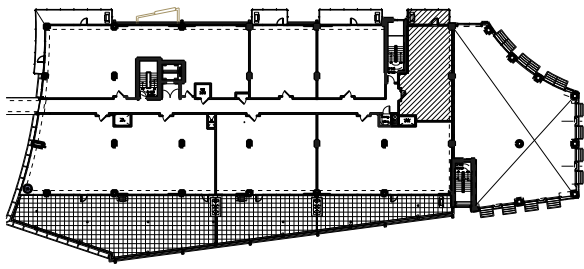

- Unit 206 _____
- Unit 306 _____
- Unit 406 _____

SOUTH BUILDING

Unit 206–Level 2

1 Bed, 1 Bath
 Heated Space: 872 sf
 Terrace: 126 sf
 Gross Unit Area: 998 sf

MET TERRACES

Metropolitan at Midtown

Charlotte, North Carolina

SCALE: 3/16=1'-0"

For Preliminary Review Only.

All dimensions are approximate and may vary.
 The developer reserves the right to alter and or
 improve the product at any time.

May 22, 2007