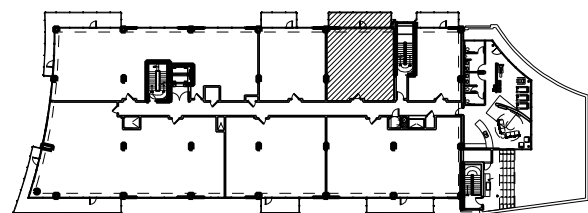

- Unit 205 _____
- Unit 305 _____
- Unit 405 _____

SOUTH BUILDING (THIRD LEVEL SHOWN)

Unit 205, 305, 405 – Level 2, 3, 4

1 Bed, 1 Bath
 Heated Space: 940 sf.
 Terrace: 187 sf.
 Gross Unit Area: 1,127 sf.

MET TERRACES

Metropolitan at Midtown

Charlotte, North Carolina

SCALE: 3/16=1'-0"

For Preliminary Review Only.

All dimensions are approximate and may vary.
 The developer reserves the right to alter and or
 improve the product at any time.