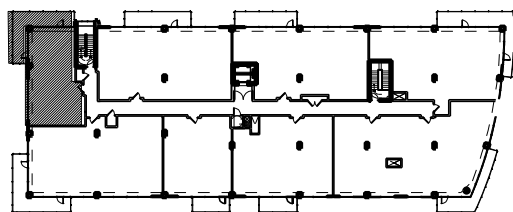

Unit 314 \_\_\_\_\_

Unit 414 \_\_\_\_\_

NORTH BUILDING

### Unit 314, 414 – Level 3, 4

1 Bed, 1 Bath  
 Heated Space: 959 sf.  
 Terrace: 296 sf.  
 Gross Unit Area: 1,255 sf.

## MET TERRACES

Metropolitan at Midtown

Charlotte, North Carolina

SCALE: 3/16=1'-0"

All dimensions are approximate and may vary.  
 The developer reserves the right to alter and or  
 improve the product at any time.