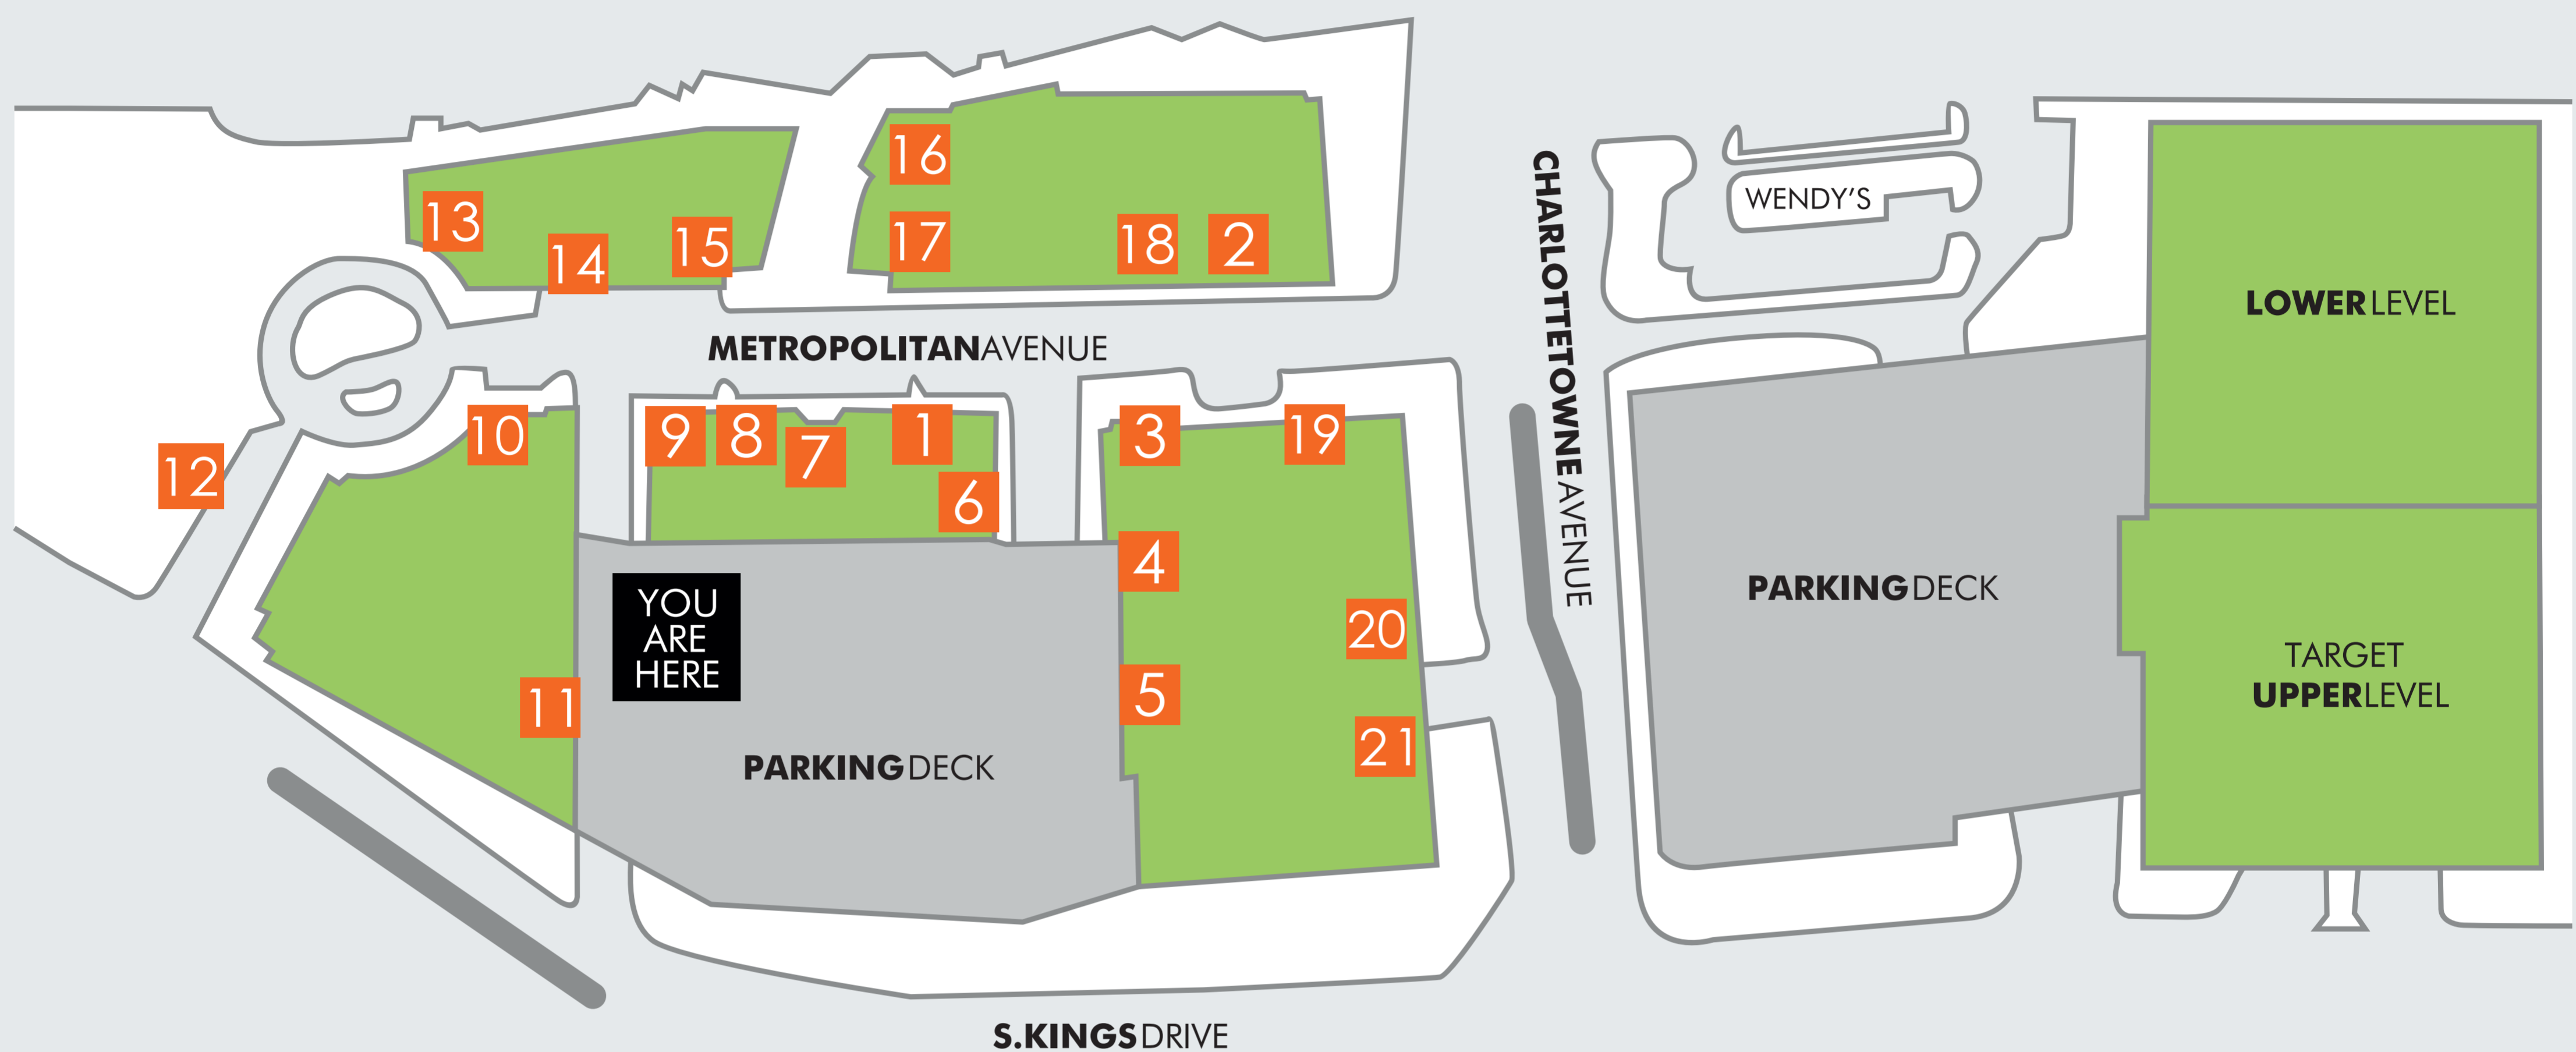

METROPOLITAN DIRECTORY

BANKING

- 1 New Dominion Bank

RETAIL

- 2 West Elm
- 3 Best Buy (Lower Level)
- 4 Marshall's (Upper Level)
- 5 Staples (Upper Level)
- 6 Metropolitan Cleaners
- 7 Lipp Boutique
- 8 Picture House Gallery
- 9 Lotus
- 10 Modern Salon & Spa
- 11 Trader Joe's (Entrance In Parking Deck)

RESIDENTIAL

- 12 Sales Center

RESTAURANTS

- 13 Vivace Ristorante
- 14 Pisces Sushi Bar & Lounge
- 15 Dressler's Restaurant
- 16 Hickory Tavern
- 17 La Paz
- 18 Cherry Berry - *Opening Summer 2012*
- 19 Zoës Kitchen
- 20 Pizza Fusion - *Opening Summer 2012*
- 21 Which Wich - *Opening Summer 2012*